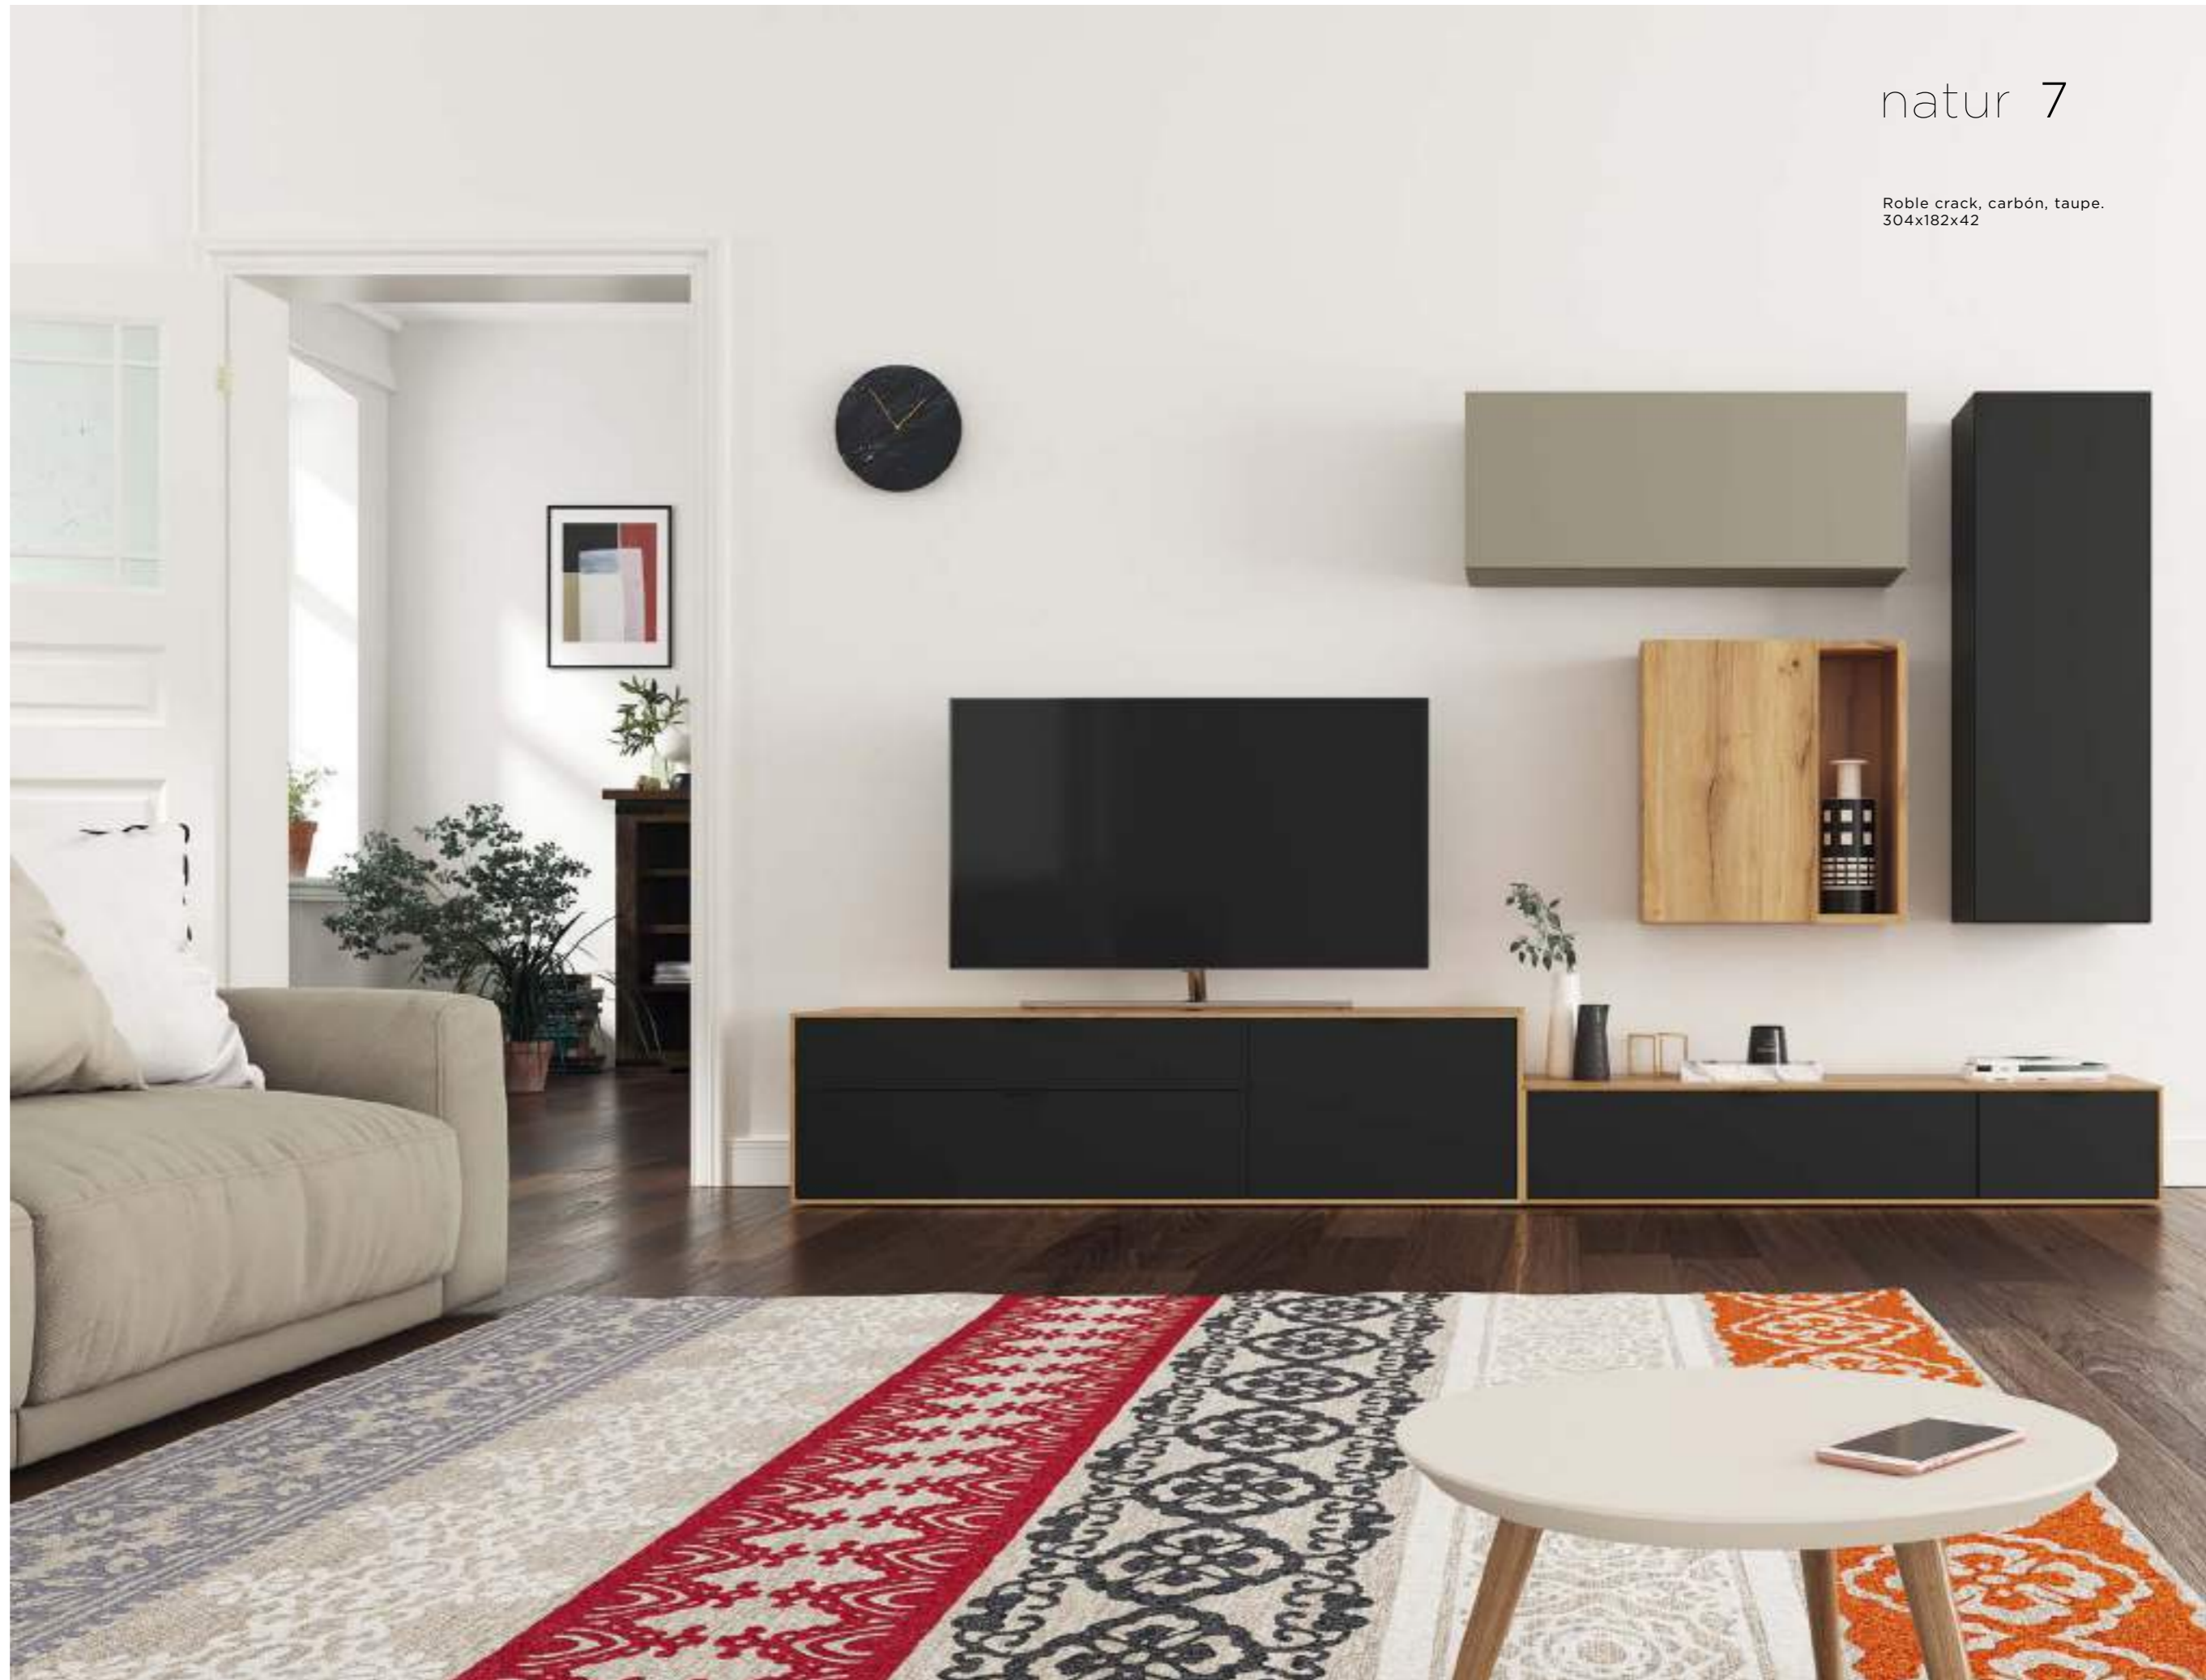

natur 7

Roble crack, carbón, taupe.
304x182x42