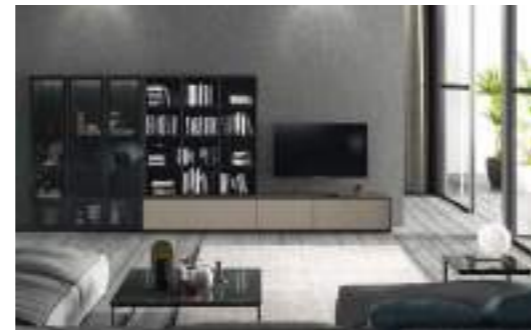

P. 40-45

natur 11

P. 46-49