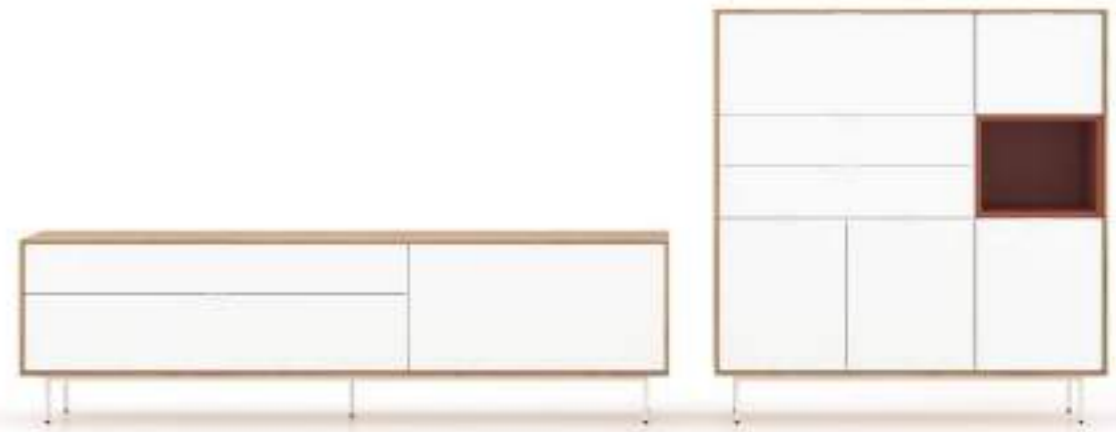

Roble crack, blanco mate, terracotta.